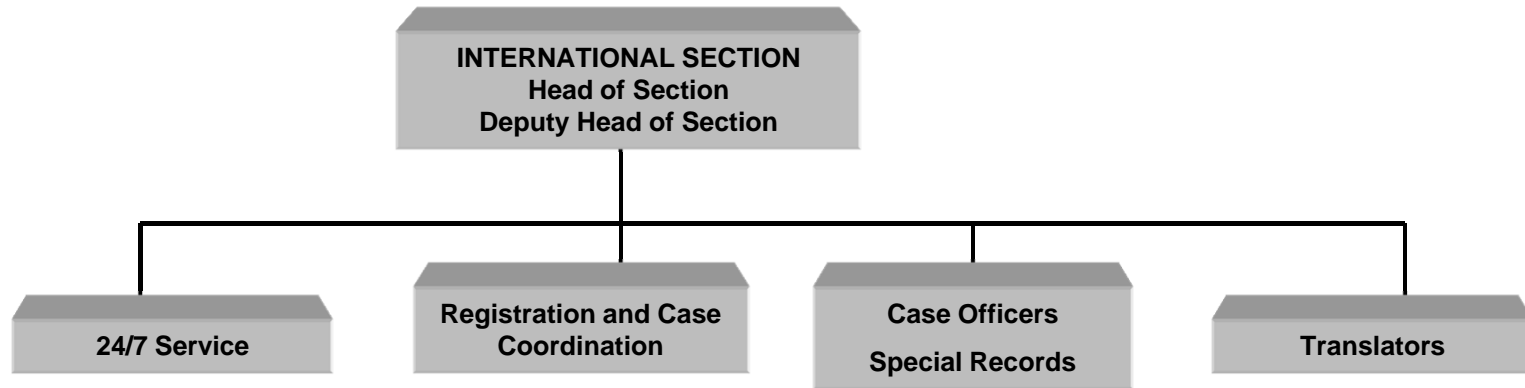

International Section

INTERPOL Stockholm

The INTERPOL National Central Bureau (NCB) for Sweden is not an independent unit but instead part of the NBI's "Single Point of Contact" (SPC), a department in the International Police Cooperation Division. Housed at the national police headquarters in Stockholm, the SPC is made up of two units:

International Section (comprising the NCB);

Liaison Officers Section.