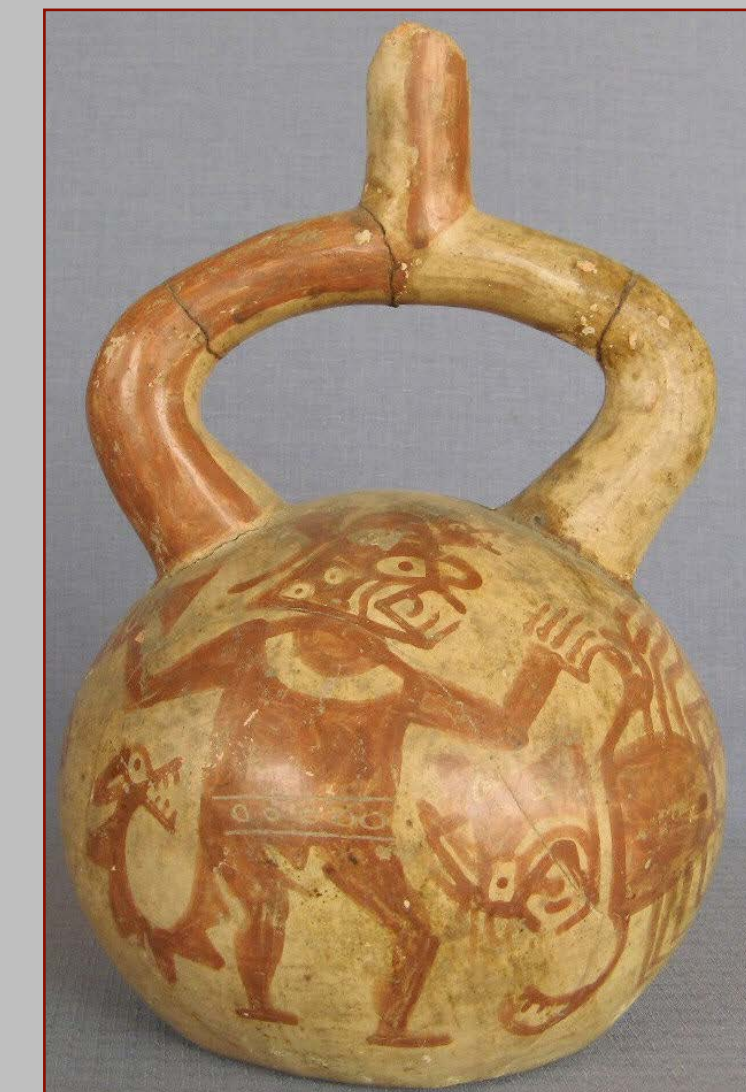

PENDULE / TABLE CLOCK

Dimensions/Size: 9.6 x 12.5 cm
Vol/Theft: 27 avril/April 2013
(Chateau/Stately home)
Dossier/File: 2013/41241
B.C.N./NCB: WIESBADEN

TABLEAU / PAINTING

Dimensions/Size: 82 x 60 cm
Par/By: Ivan Shishkin
Vol/Theft: 25 août/August 2013
(Musée/Museum)
Dossier/File: 2013/46304
B.C.N./NCB: MOSCOU / MOSCOW

BOUTEILLE / BOTTLE

Dimensions/Size: 24.6 x 16.5 cm
Vol/Theft: 13 avril/April 2013
(Musée/Museum)
Dossier/File: 2013/40951
B.C.N./NCB: LIMA