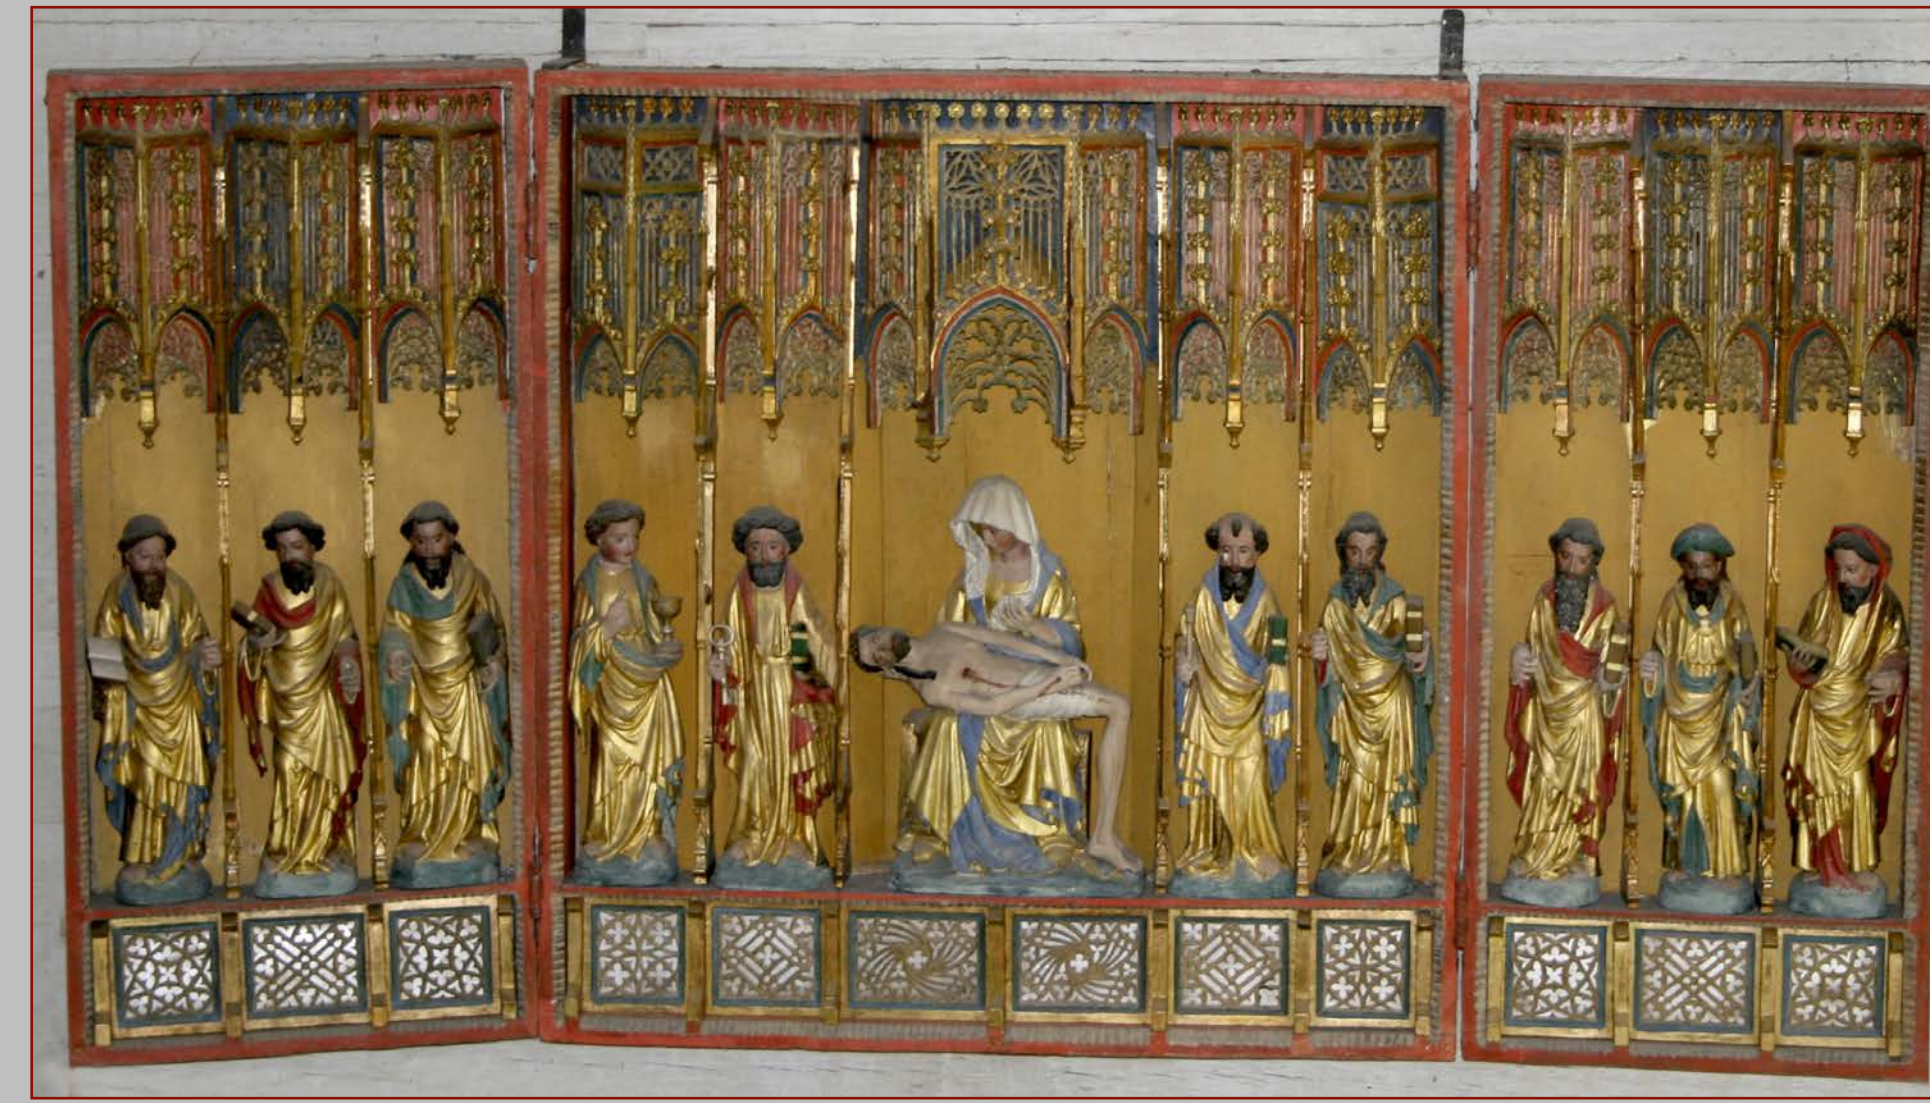

Objects featured in the INTERPOL database.
In the event of discovery or information about these objects,
please inform the police of your country, or INTERPOL

www.interpol.int

STATUE

Hauteur/Height: 80 cm
Vol/Theft: 16 mai/May 2012
(Particulier/Private owner)
Dossier/File: 2013/47016
B.C.N./NCB: ROME

RETABLE / REREDOS

Dimensions/Size: 147 X 280 cm
Vol/Theft: 19 - 24 Sept. 2013
(Eglise/Church)
Dossier/File: 2013/52920
B.C.N./NCB: STOCKHOLM

PLAQUE / PLATE (Asian deity)

Dimensions/Size: 10.5 x 3.5 cm
Vol/Theft: 11 Sept. 2013
(Musée/Museum)
Dossier/File: 2013/51447
B.C.N./NCB: JAKARTA

PENDULE / TABLE CLOCK

Dimensions/Size: 9.6 x 12.5 cm
Vol/Theft: 27 avril/April 2013
(Chateau/Stately home)
Dossier/File: 2013/41241
B.C.N./NCB: WIESBADEN

TABLEAU / PAINTING

Dimensions/Size: 82 x 60 cm
Par/By: Ivan Shishkin
Vol/Theft: 25 août/August 2013
(Musée/Museum)
Dossier/File: 2013/46304
B.C.N./NCB: MOSCOU / MOSCOW

BOUTEILLE / BOTTLE

Dimensions/Size: 24.6 x 16.5 cm
Vol/Theft: 13 avril/April 2013
(Musée/Museum)
Dossier/File: 2013/40951
B.C.N./NCB: LIMA