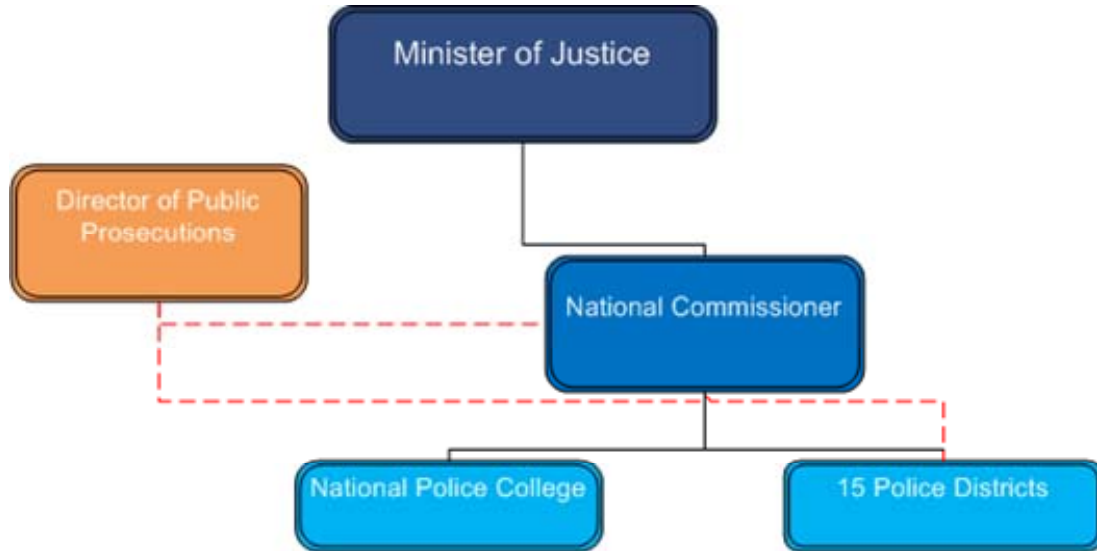

ESTABLISHMENT

Structure of the Icelandic police

15 Police districts/Chief of Police

The Office of the National Police Commissioner